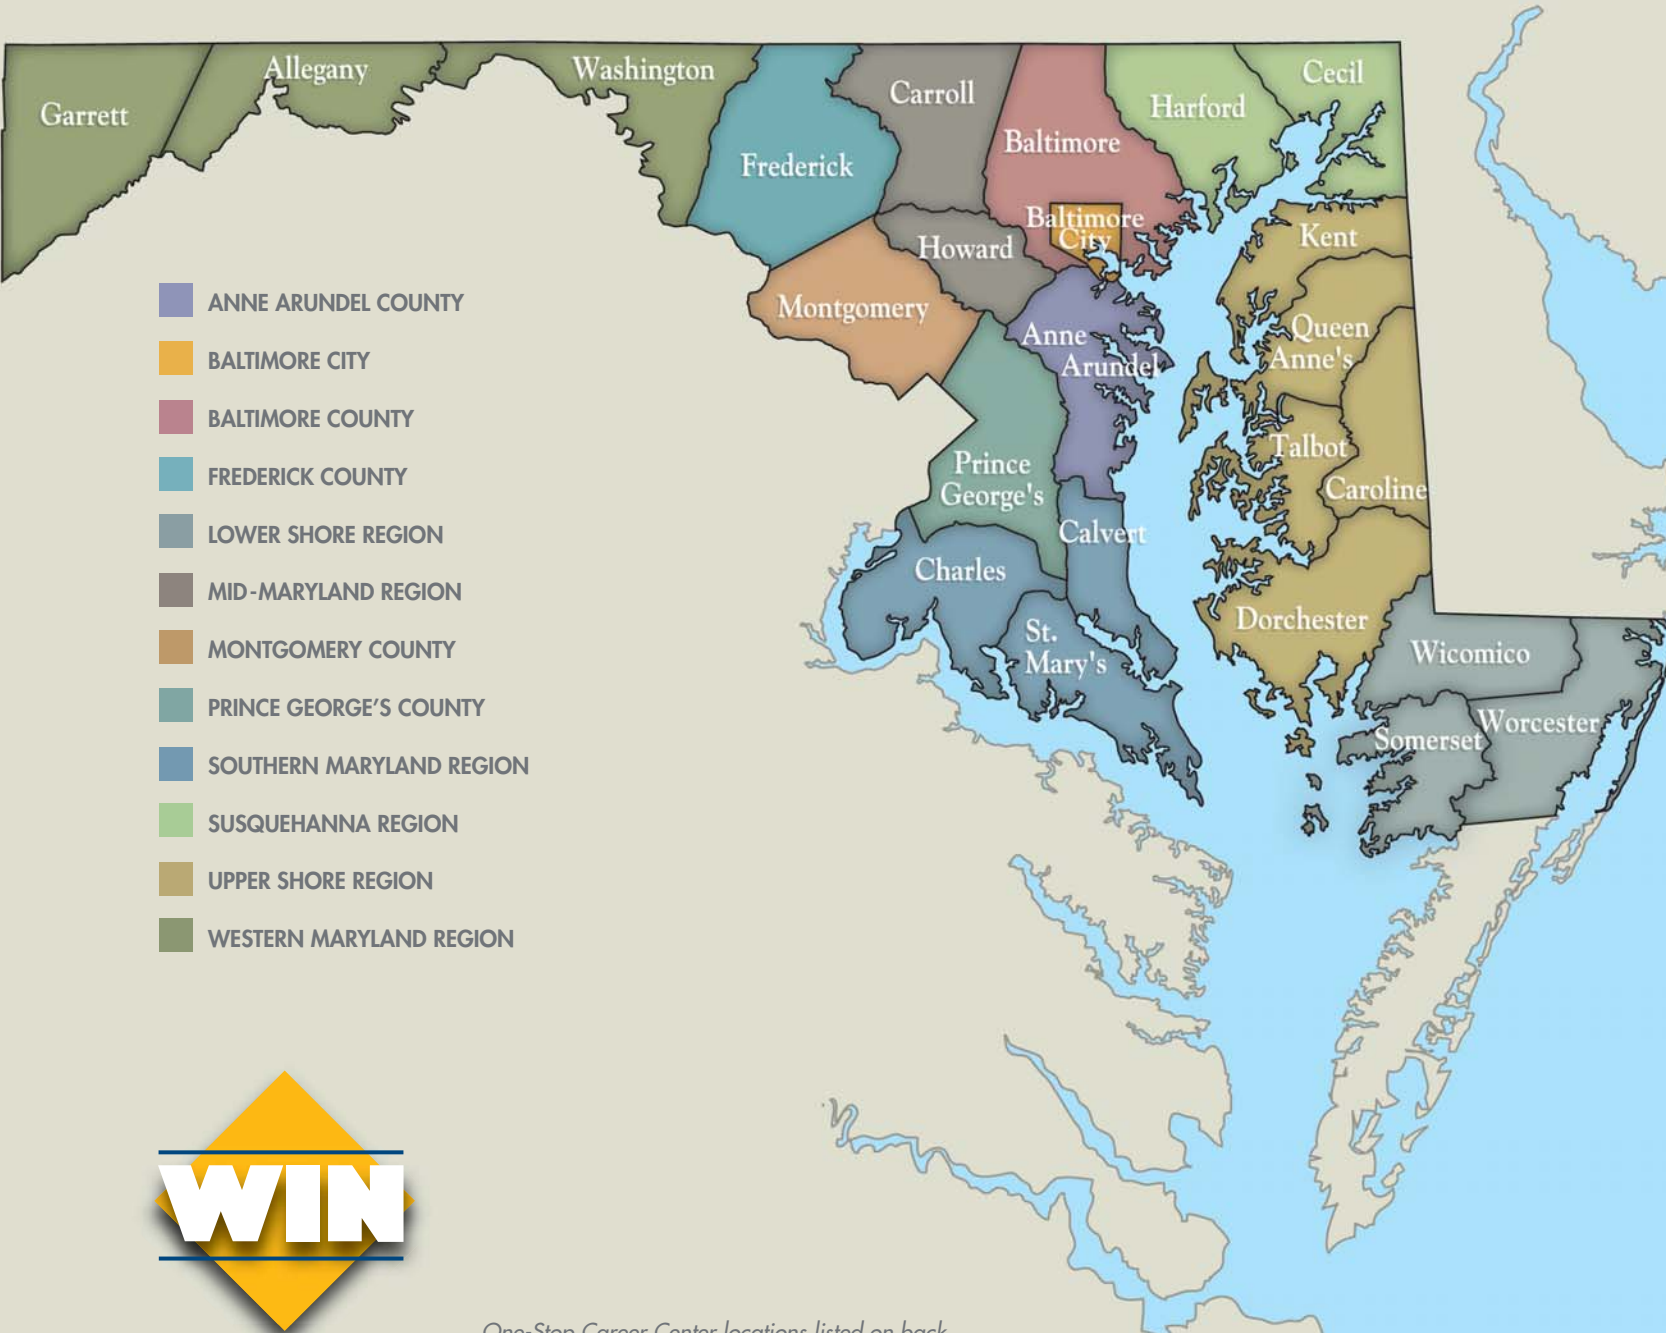

Maryland's Workforce Investment Areas

MARYLAND'S 12 WORKFORCE INVESTMENT AREAS

One-Stop Career Center locations listed on back

One-Stop Career Center Locations

ANNE ARUNDEL COUNTY

Anne Arundel One-Stop Career Center
at Glen Burnie
Glen Burnie, MD • Phone: 410/424-3240